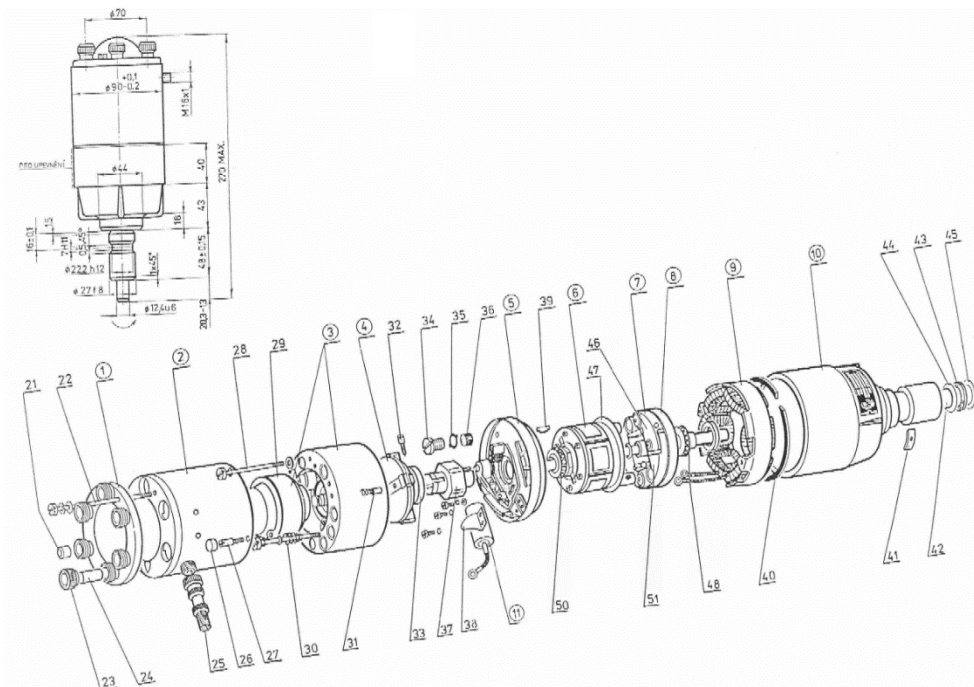

SPARE PARTS LUN 2221.13

SPD Kroměříž a.s.
Kaplanova 1852/1e
767 01 Kroměříž

IČO: 25571877
DIČ: CZ25571877